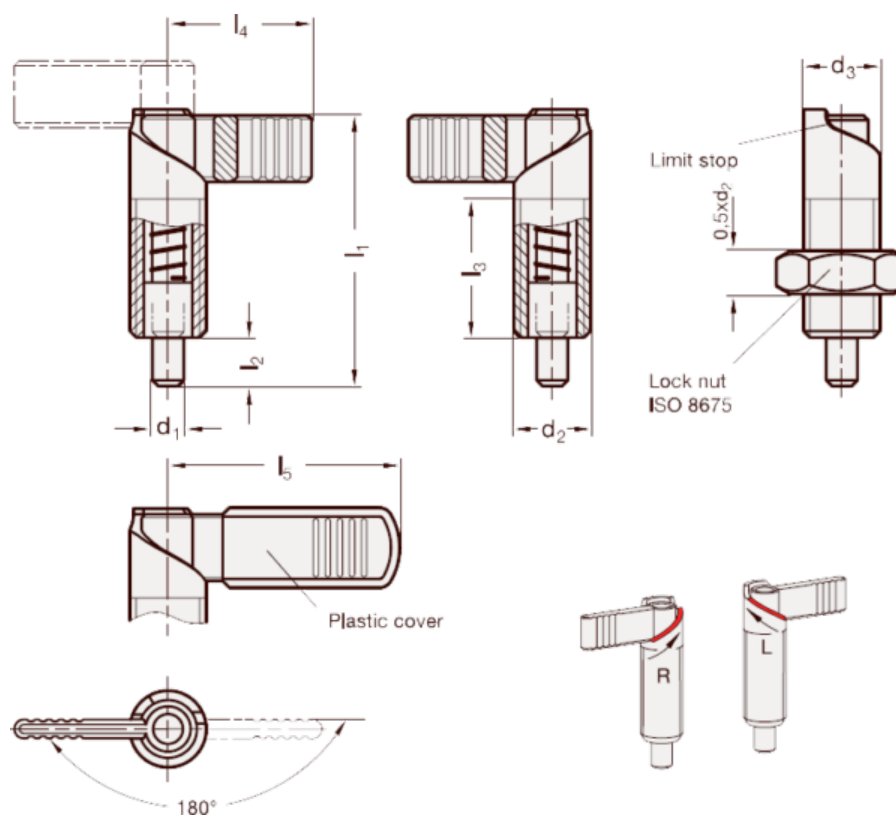

Article number: 2072110M2015RB

Description:

E+G indexing plungers

Note:

GN 721-10-M20x1,5-RB

Measures

d1 = 10
d2 = M20x1.5
d3 = 20
l1 = 69
l2 = 12
l3 = 37
l4 = 37
l5 = 52

Weight in (g) = 133